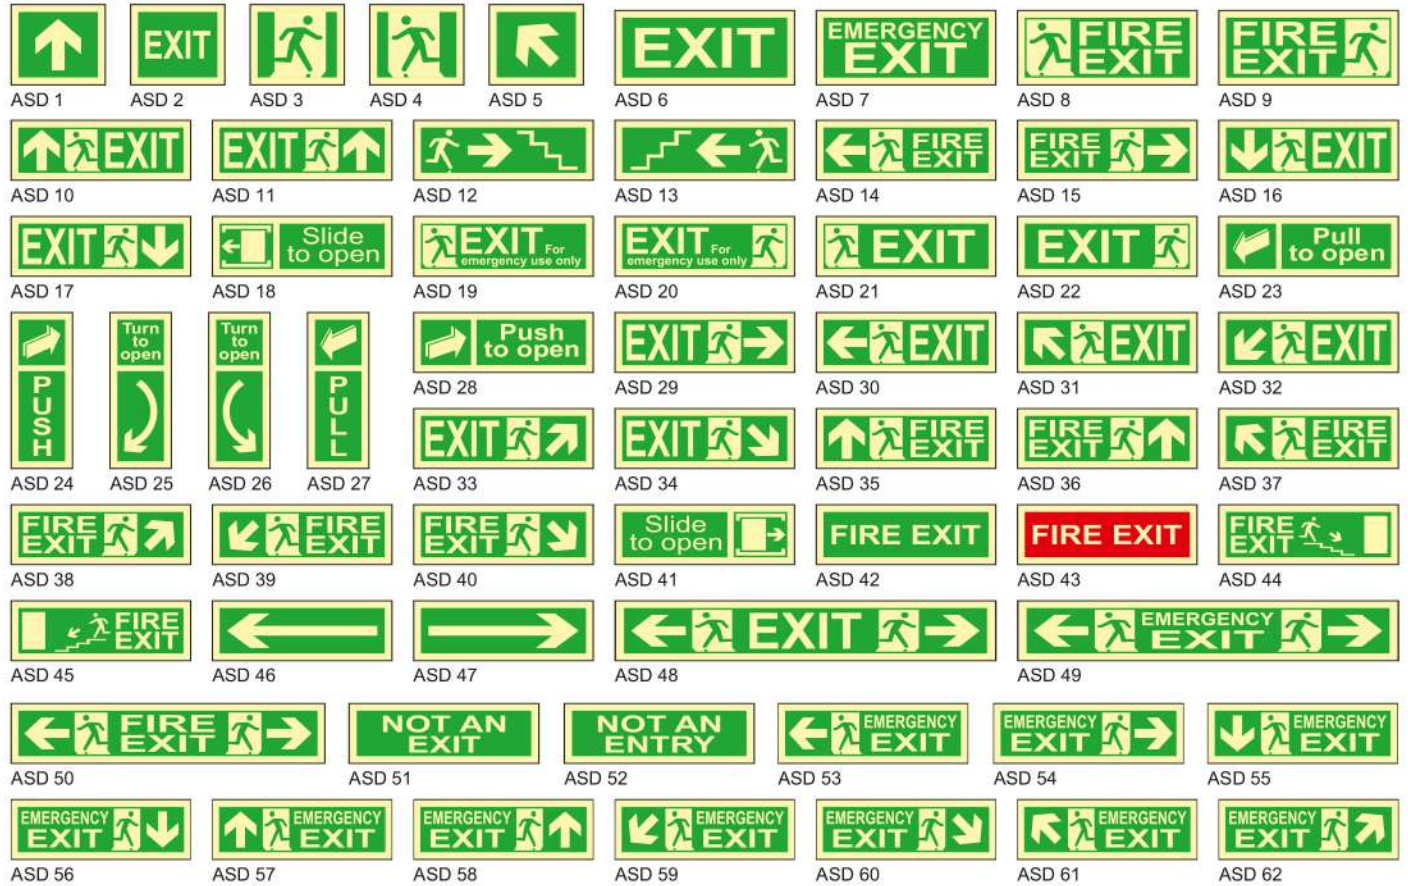

SIGNAGES

ASESGLO is a modern and novel entrant in the field of illumination of Emergency Exit/Fire Exit Signs that mark the life saving Exit/Way Finding paths for Emergency Evacuation, General Safety and Caution Warning in public buildings, hospitals, factories, auditoriums, theaters, hotels, subways, motels, banks, garages, offices, schools, restaurants, ships, aircrafts, warehouse, power plants, etc., in the event of power failure, more so when there is a calamitous fire-outbreak.

Direction